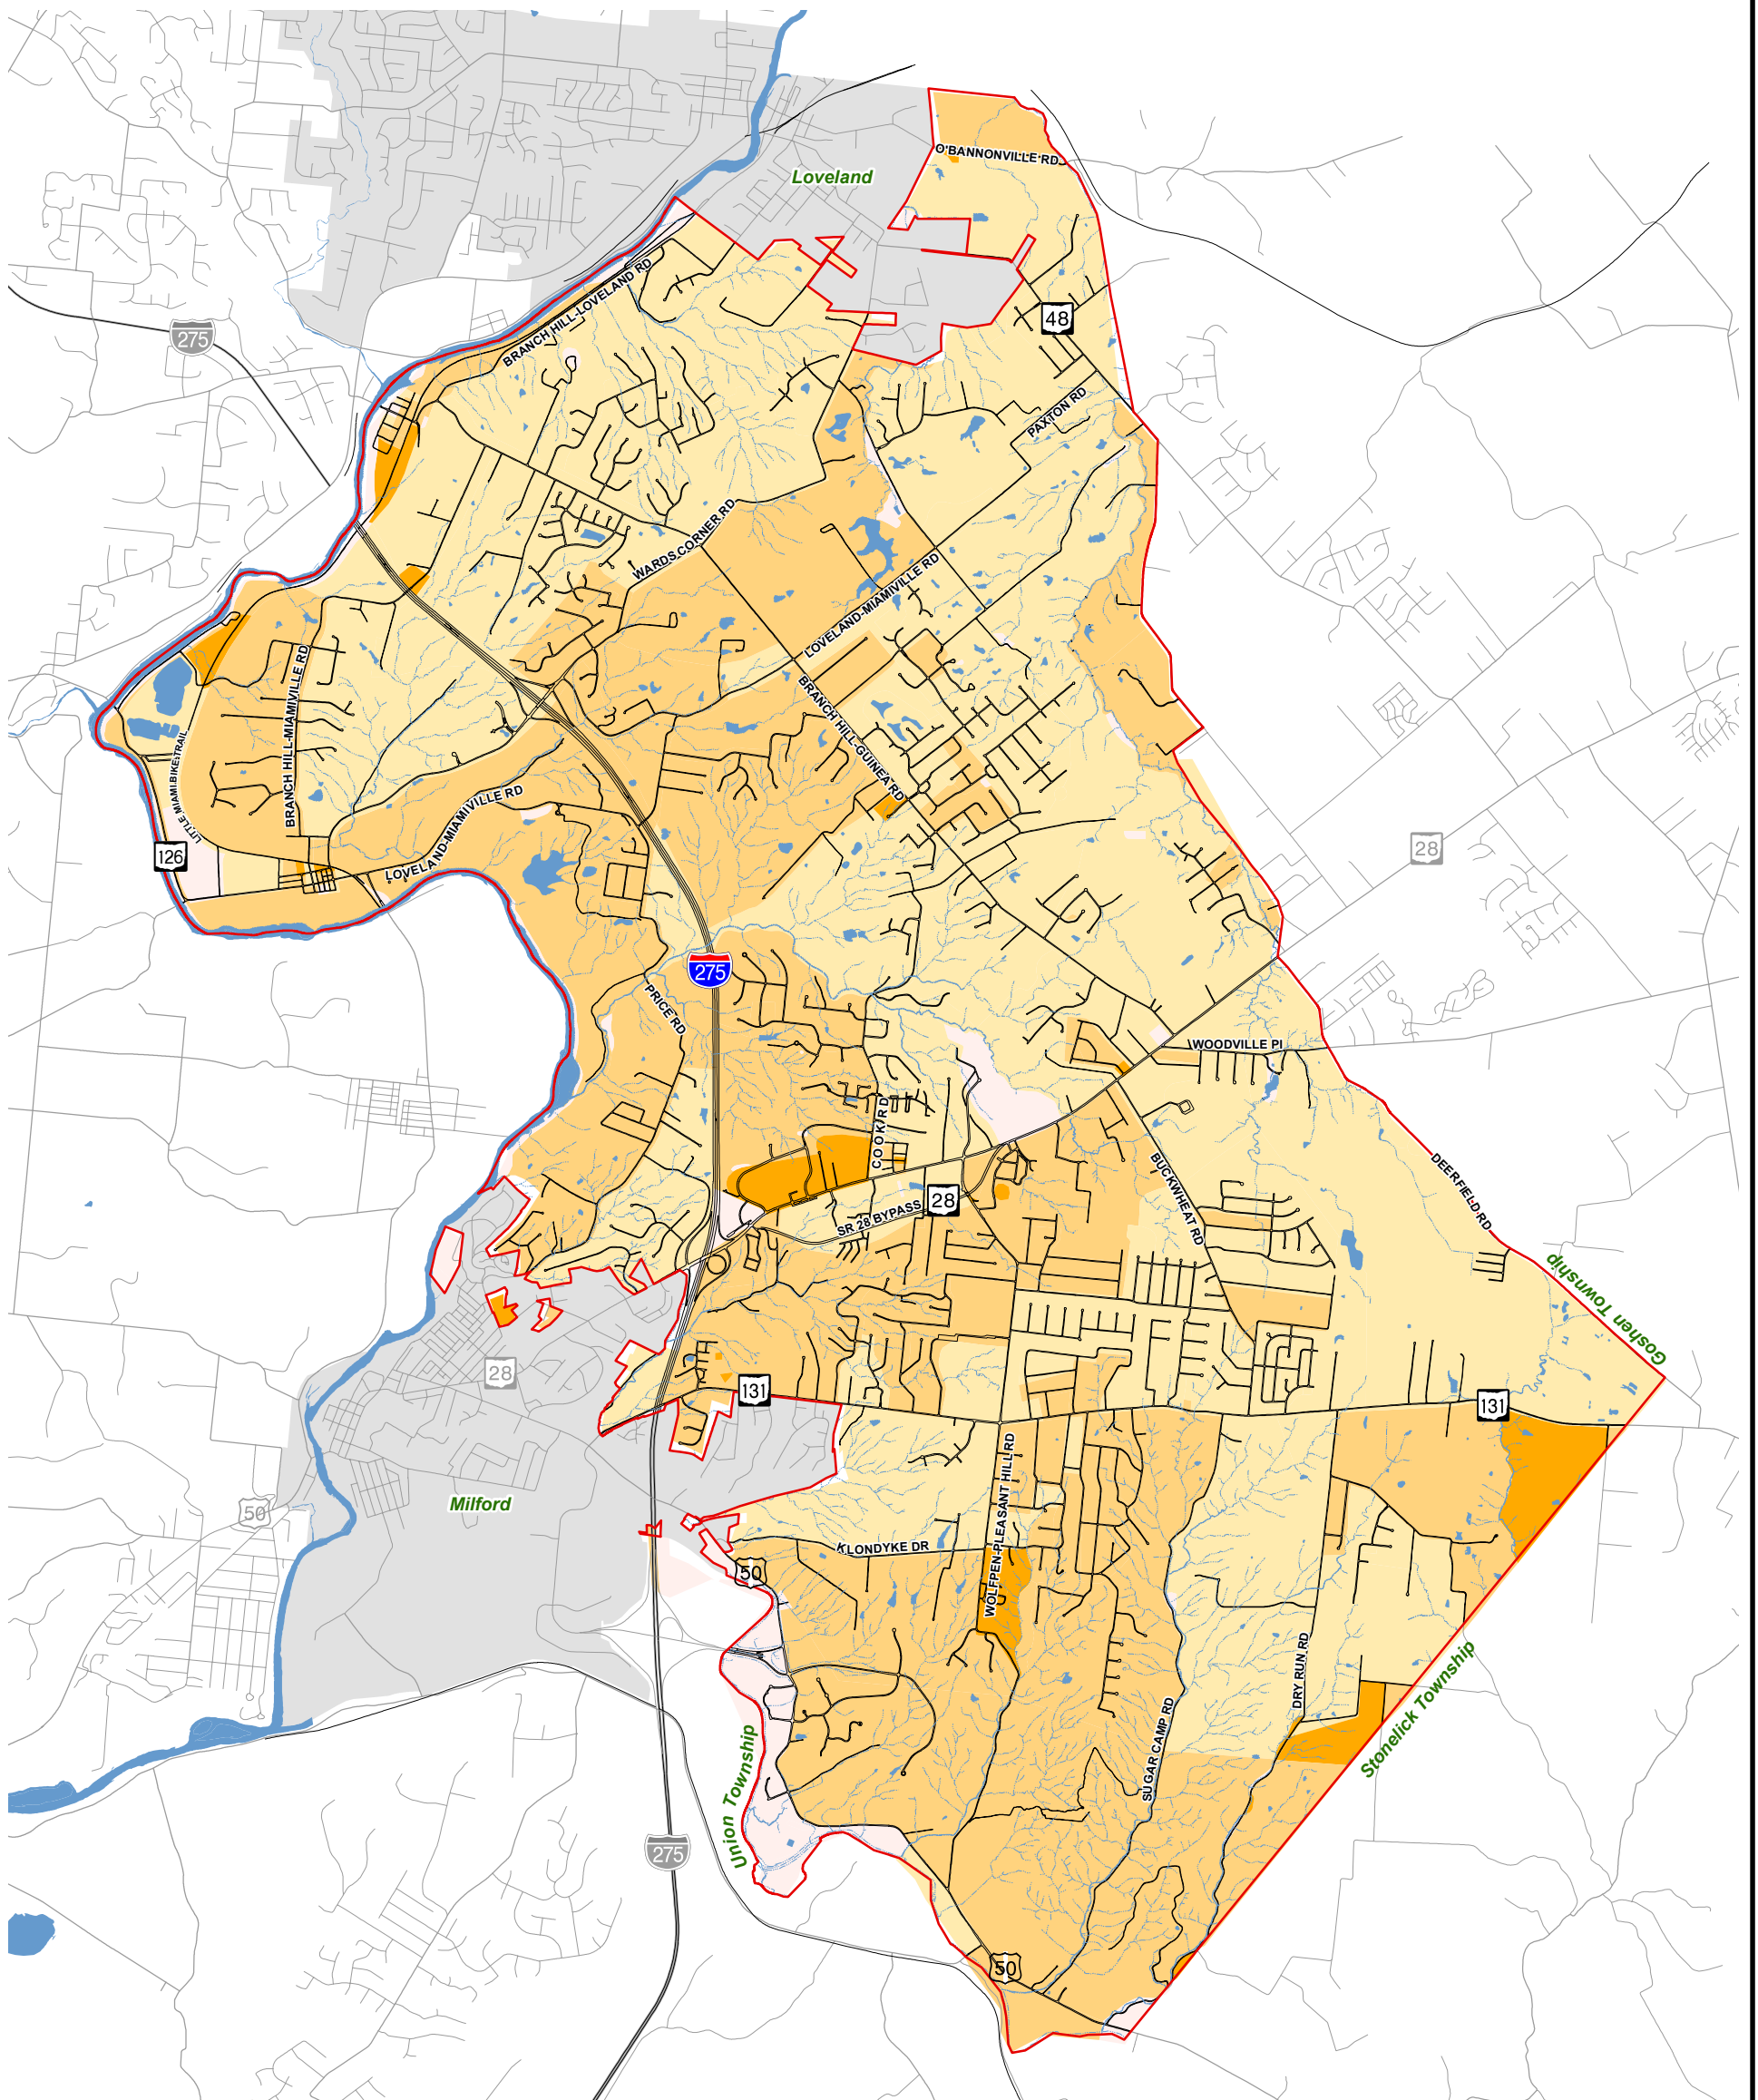

Imagine Miami

VISION 2025

Miami Township, Clermont County, Ohio
Comprehensive Plan

Legend

- Median Age**
- 0.0 - 14.0
 - 14.1 - 37.8
 - 37.9 - 56.5
 - 56.6 - 85.5
- Miami Township
 Other Jurisdictions

Source: US Census Bureau - 2000 Census

Figure 10

Population Median Age

September 9, 2005

0 0.5 1 Miles

Edwards
AND **Kelcey**